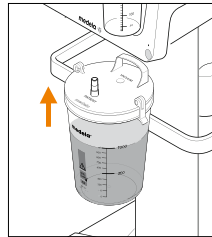

6

or

CE 0123

This Quick Card in no way replaces the Instructions for Use REF 200.5524/200.5525