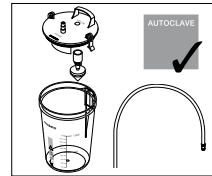

6

or

CE 0123

This Quick Card in no way replaces the Instructions for Use REF 200.5524/200.5525