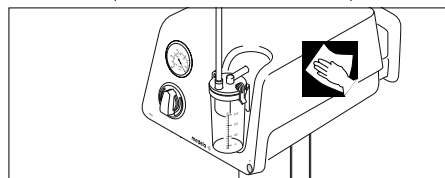

6

or

CE 0123

This Quick Card in no way replaces the Instructions for Use REF 200.5524/200.5525