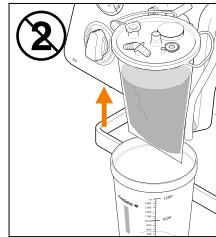

6

or

CE 0123

This Quick Card in no way replaces the Instructions for Use REF 200.5524/200.5525